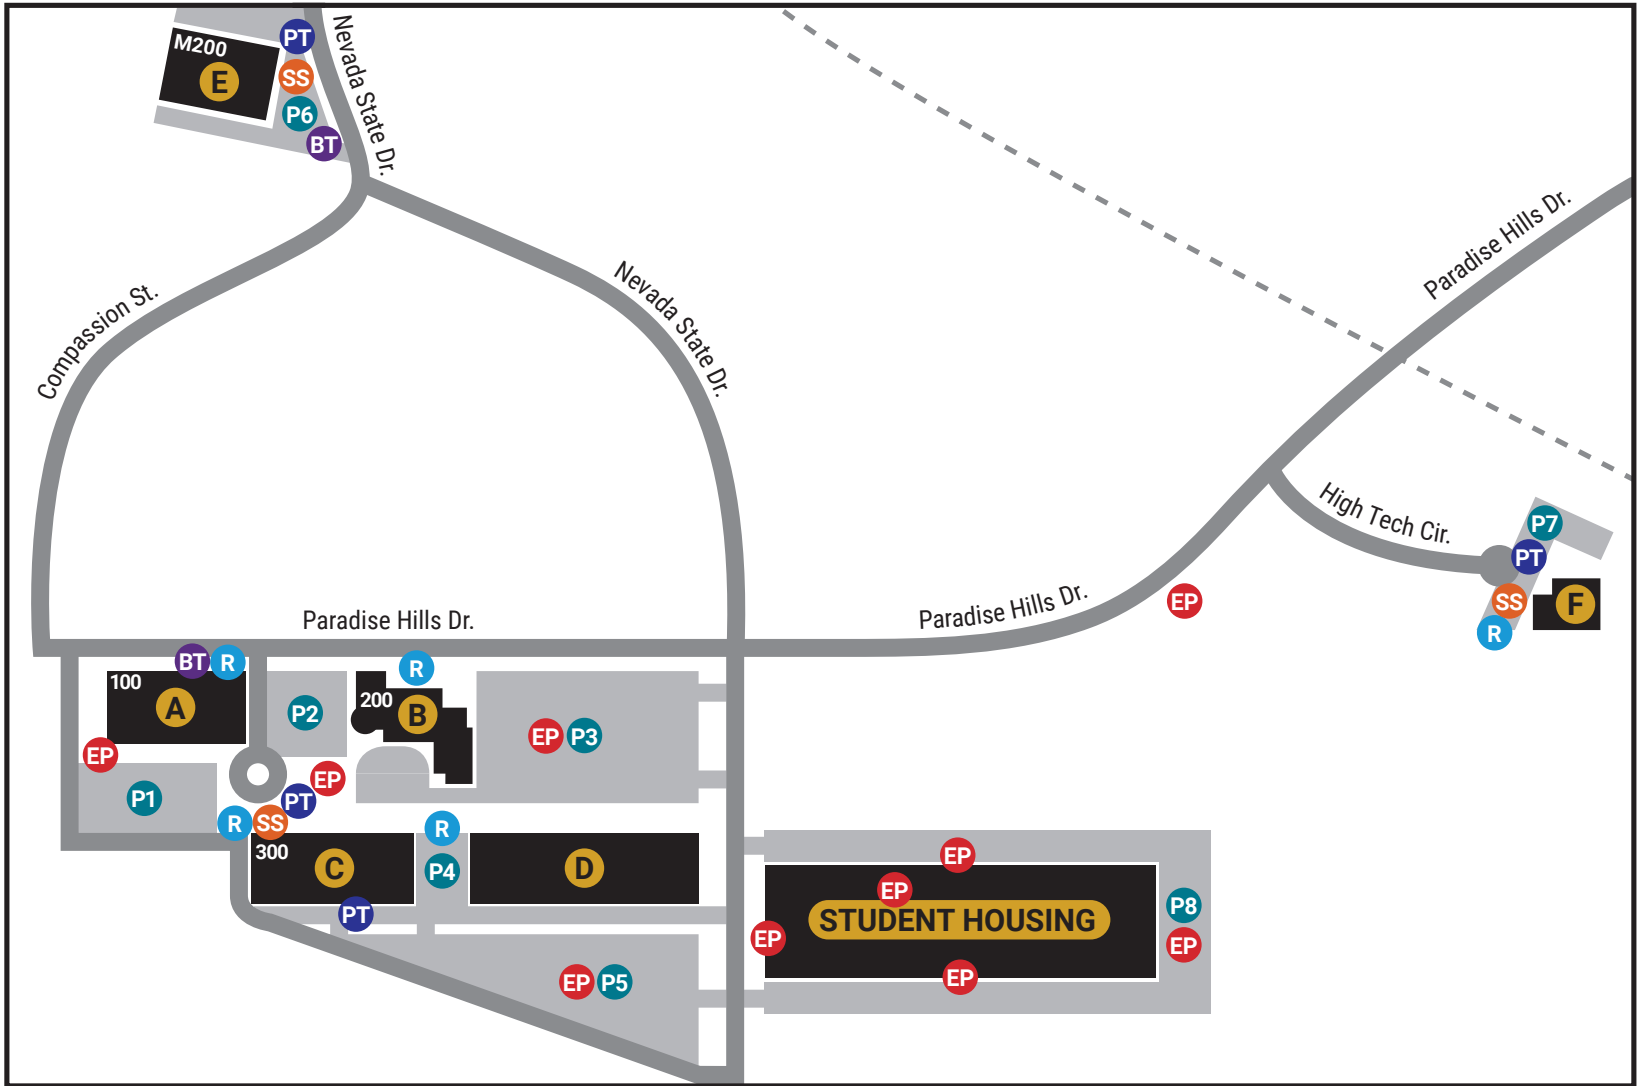

CAMPUS MAP

NEVADA STATE
COLLEGE

10/12/2021

BUILDINGS/FACILITIES

- | | |
|---|---|
| A Liberal Arts & Sciences (LAS) | D Christenson Education Building (CEB) |
| B Kasner Academic Building (KAB) | E Dawson (DAW) |
| C Rogers Student Center (RSC) | F Raker Student Success Center (RSS) |

CAMPUS PARKING

- | | |
|------------------------|-----------------------|
| P1 LAS Lot | P5 CEB Lot |
| P2 KAB West Lot | P6 Dawson Lot |
| P3 KAB East Lot | P7 RSS Lot |
| P4 RSC Lot | P8 Housing Lot |

EP Emergency Phones

R Wheelchair Accessible Ramps

BT RTC Bus Stop

PT RTC Paratransit Bus Stop

SS Scorpion Shuttle