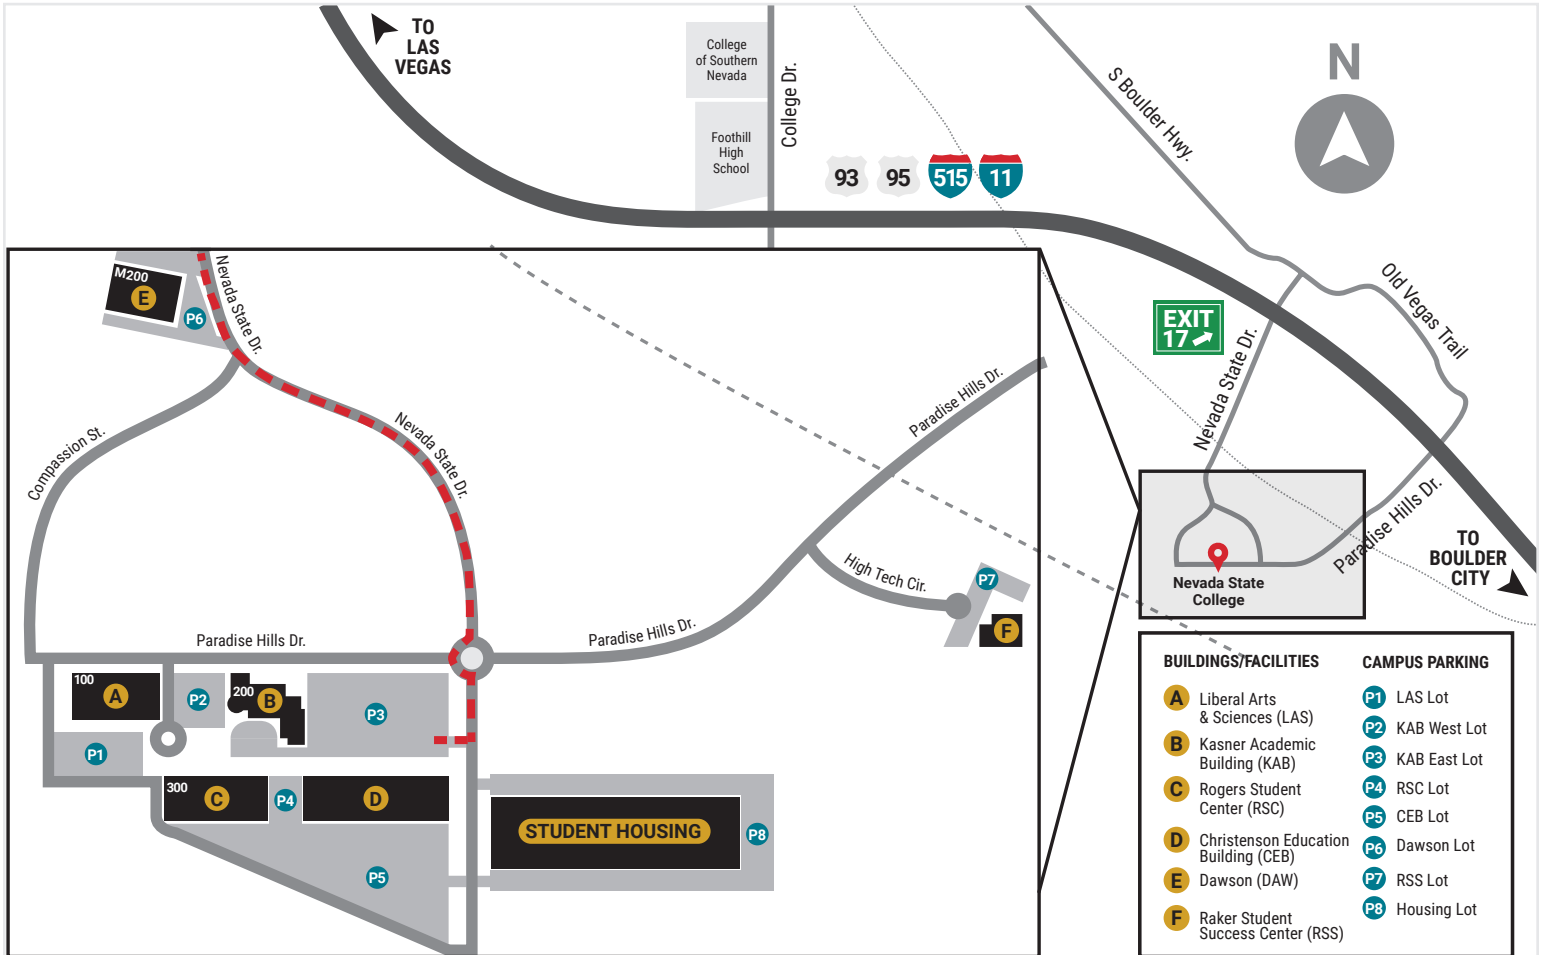

NEVADA STATE COLLEGE DIRECTIONS TO CEB

Directions from I-11 South:

- 1 Take **EXIT 17** - Nevada State Drive/ Wagonwheel Drive
- 2 Turn **RIGHT** onto Nevada State Drive
- 3 Take the **SECOND** exit at the roundabout
- 4 Turn **RIGHT** into P3