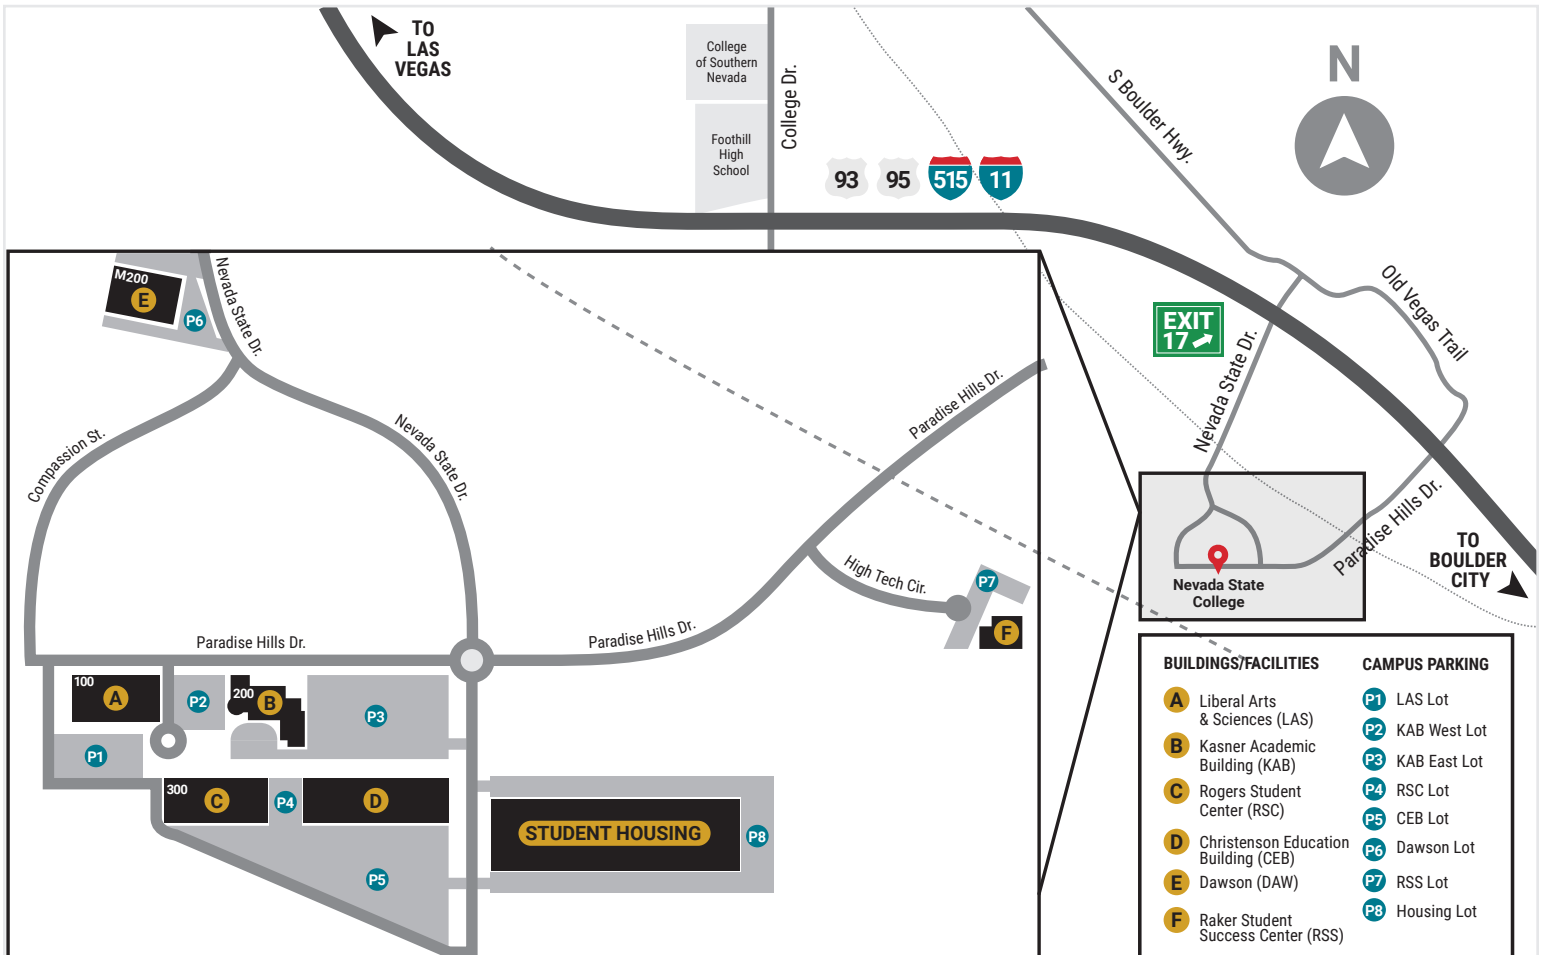

## DIRECTIONS TO RSC (Building C)

### Directions from I-11 South:

- 1 Take **EXIT 17** - Nevada State Drive/ Wagonwheel Drive
- 2 Turn **RIGHT** onto Nevada State Drive
- 3 Turn **RIGHT** onto Compassion Street
- 4 Turn **LEFT** onto Paradise Hills Drive
- 5 Park in **P1, P2 or P5**