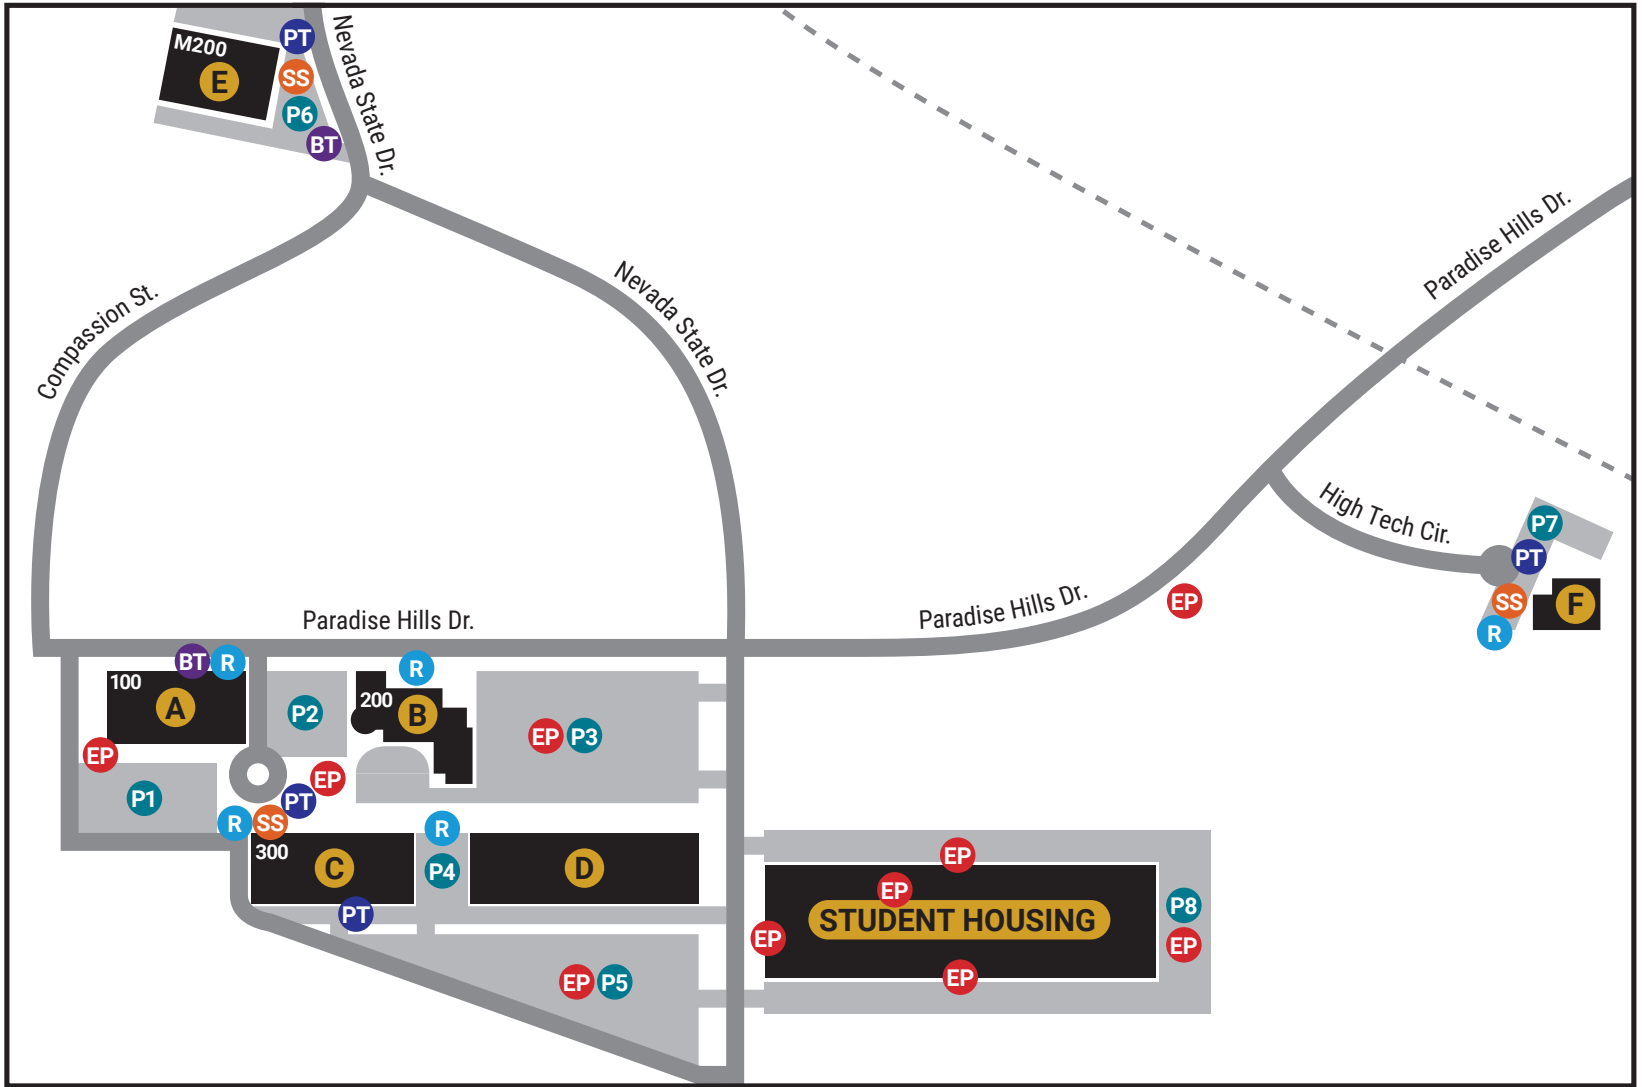

# CAMPUS MAP

## BUILDINGS/FACILITIES

- |   |   |
|---|---|
| <b>A</b> Liberal Arts & Sciences (LAS)  | <b>D</b> Christenson Education Building (CEB) |
| <b>B</b> Kasner Academic Building (KAB) | <b>E</b> Dawson (DAW)                         |
| <b>C</b> Rogers Student Center (RSC)    | <b>F</b> Raker Student Success Center (RSS)   |

## CAMPUS PARKING

- |                        |                       |
|------------------------|-----------------------|
| <b>P1</b> LAS Lot      | <b>P5</b> CEB Lot     |
| <b>P2</b> KAB West Lot | <b>P6</b> Dawson Lot  |
| <b>P3</b> KAB East Lot | <b>P7</b> RSS Lot     |
| <b>P4</b> RSC Lot      | <b>P8</b> Housing Lot |

**EP** Emergency Phones

**R** Wheelchair Accessible Ramps

**BT** RTC Bus Stop

**PT** RTC Paratransit Bus Stop

**SS** Scorpion Shuttle