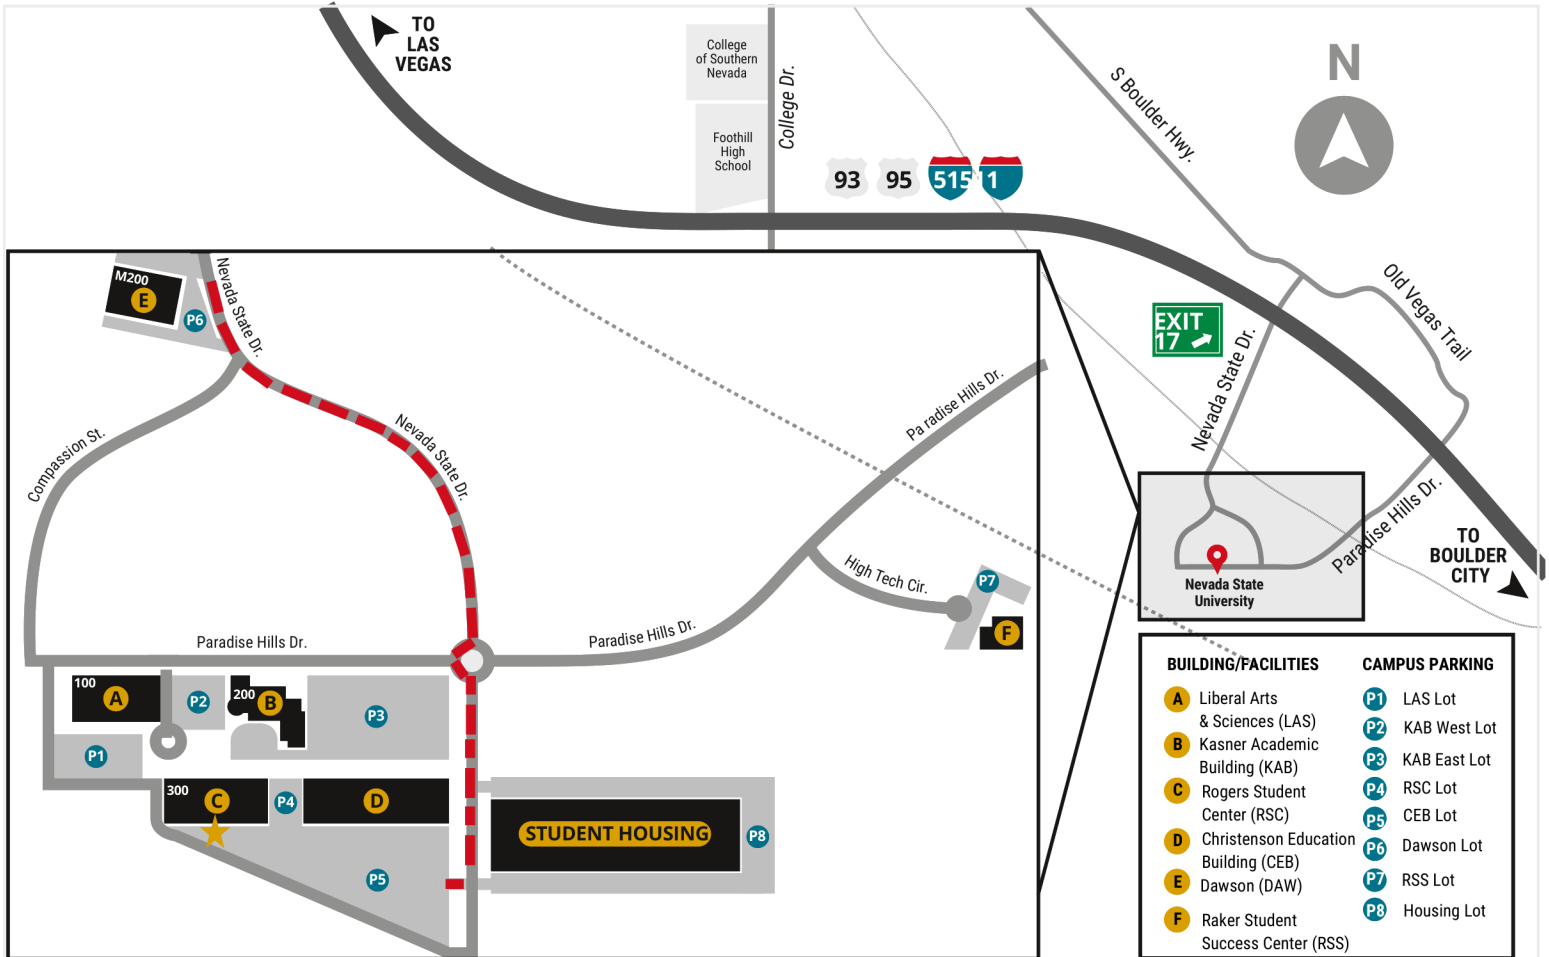

# DIRECTIONS TO RSC

## Directions from I-11 South:

- 1 Take **EXIT 17** - Nevada State Drive/ Wagonwheel Drive
- 2 Turn **RIGHT** onto Nevada State Drive

3 Take the **SECOND** exit at the roundabout

4 Turn **RIGHT** into P5

5 The **Rogers Student Center** is labeled as **Building C** on this campus map.

**NEVADA STATE**  
UNIVERSITY

1300 Nevada State Drive  
Henderson, Nevada 89002